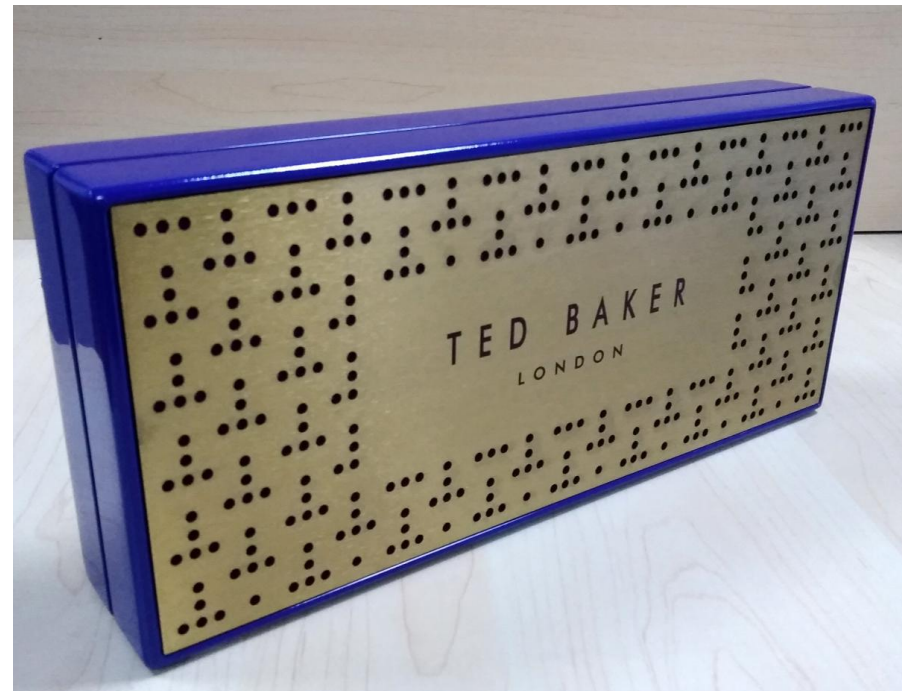

POS Displays

Bespoke Design

Lightboxes

Fabric Graphics

Event Graphics

Bravissimo

Special magnetic signage that can be easily rearranged. The magnets can only fit in their exact spaces and new posters can be changed in seconds,

Large Perspex brand blocks with custom painted bases that fit together easily with magnets.

End of rail card holders that twist and attach with strong magnets

Paige

We have created a new range of POS displays to compliment their existing fittings

Ted Baker

A5 Stainless steel bespoke frames
electroplate coated for large store
roll out.

Prototypes for brand block

Freestanding Lightboxes

Our freestanding double sided stretch fabric lightboxes are used across the Yours Clothing estate and also in 2 of LuLulemon's stores.

The graphics are very easy to change and the units can come in any colour.

We can make these in almost any size.

Mint Velvet

We have produced hanging magnetic sale boards, Stainless steel and glass POS tables that link together, A6 and A4 card holder frames, Bespoke over-rail card holders and hanging end of rail magnetic card holders with leather straps