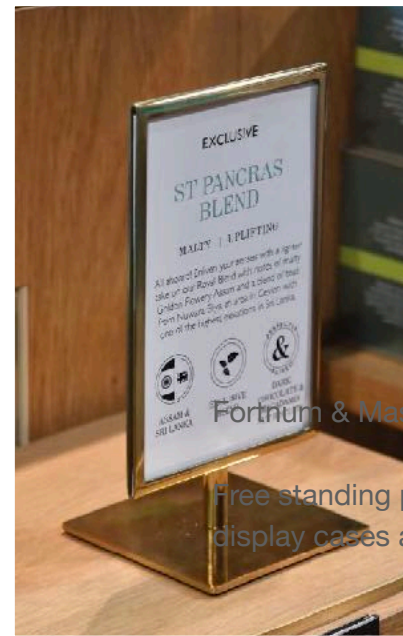

Fortnum & Mason
Free standing poster holders, plinths, table risers, small display cases and ticket holders. All in high quality pr