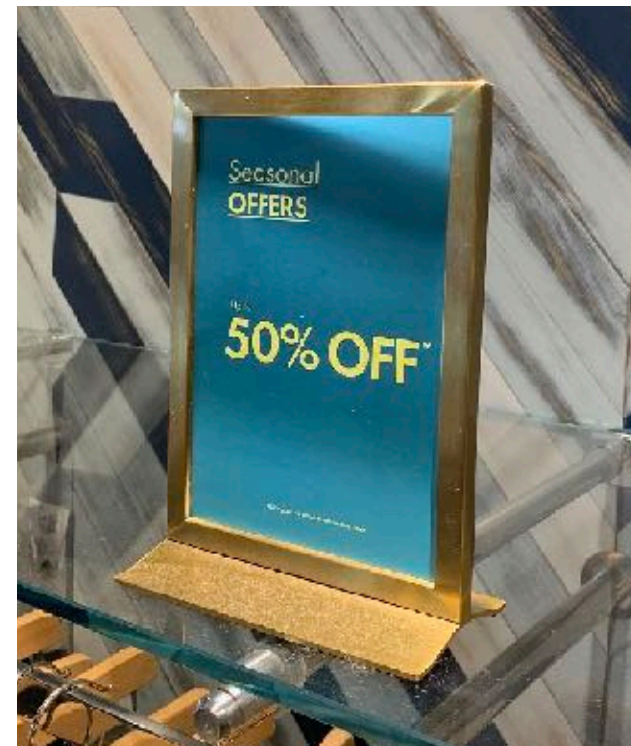

POS Displays

Bespoke Design

Lightboxes

Fabric Graphics

Event Graphics

Bravissimo

Special magnetic signage that can be easily rearranged. The magnets can only fit in their exact spaces and new posters can be changed in seconds,

Large Perspex brand blocks with custom painted bases that fit together easily with magnets.

End of rail card holders that twist and attach with strong magnets

Paige

We have created a new range of POS displays to compliment their existing fittings

Ted Baker

A5 Stainless steel bespoke frames
electroplate coated for large store
roll out.

Prototypes for brand block

Freestanding Lightboxes

Our freestanding double sided stretch fabric lightboxes are used across the Yours Clothing estate and also in 2 of LuLulemon's stores.

The graphics are very easy to change and the units can come in any colour.

We can make these in almost any size.

Mint Velvet

We have produced hanging magnetic sale boards, Stainless steel and glass POS tables that link together, A6 and A4 card holder frames, Bespoke over-rail card holders and hanging end of rail magnetic card holders with leather straps