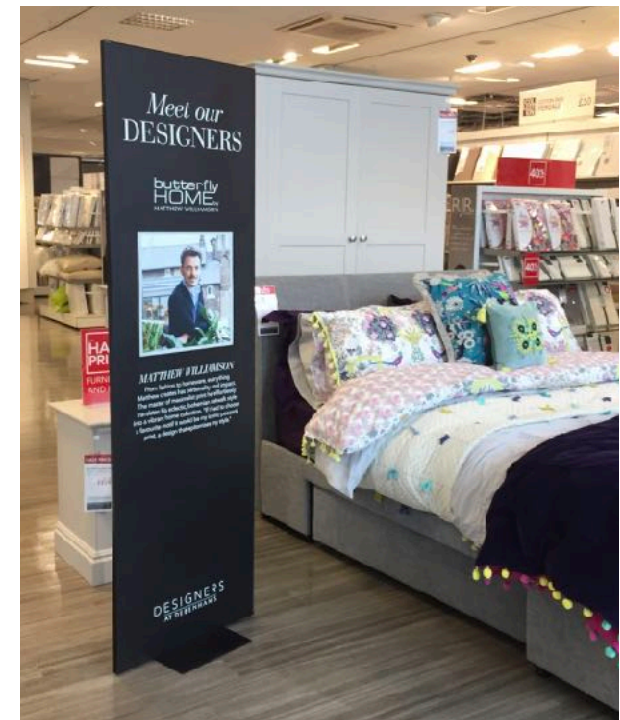

Victoria & Albert Museum

Custom made frames for tables and small shelf talkers for shelves

Debenhams

Slimline graphic Totems with easy to change graphics, Custom made mesh screens in client's colour

Wakefields Jewellers