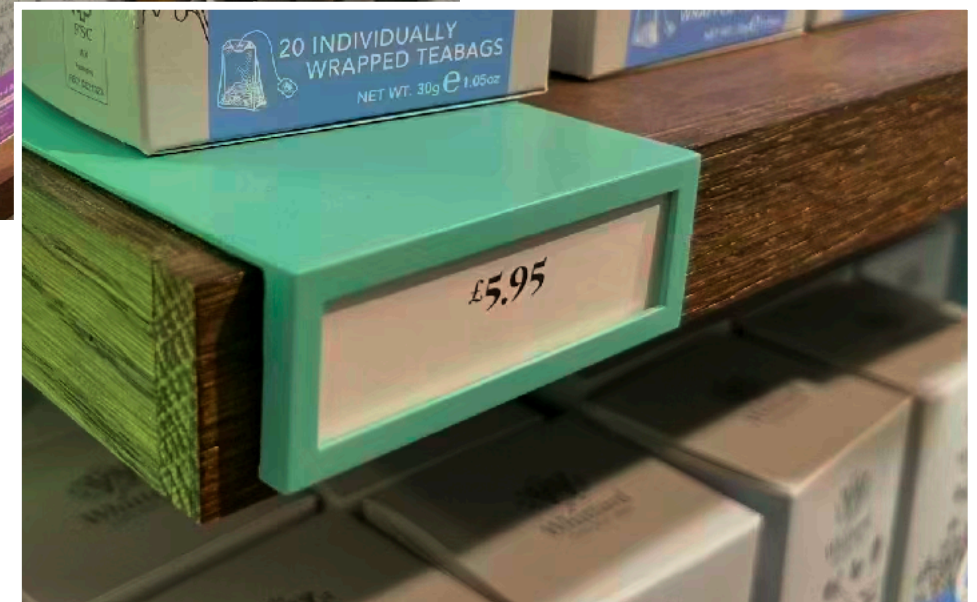

Harvey Nichols

New work includes shelf-top halo-glow signage which is interchangeable and modern shelving units

Bloch

New custom made poster holders for their Covent Garden Store

Whittard

Specially made and coloured shelf talkers for their newly refurbished stores