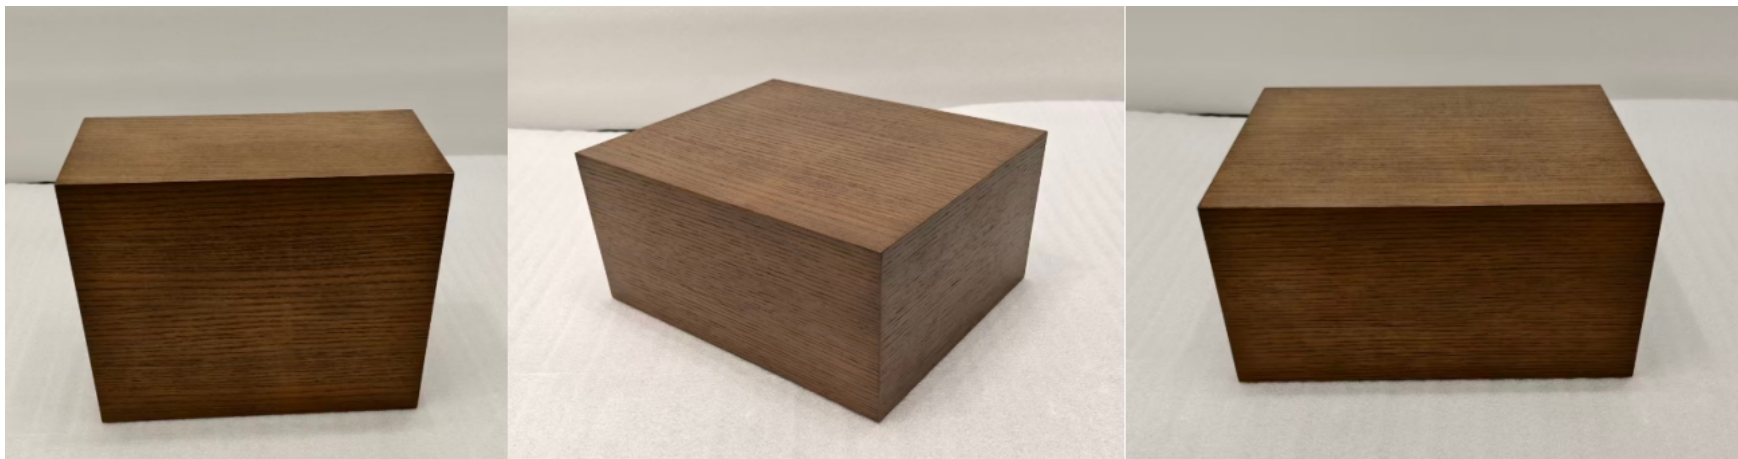

Table Risers

Using real wood veneer and electroplated stainless steel, we created high quality long lasting props for table displays for Fortnum & Mason